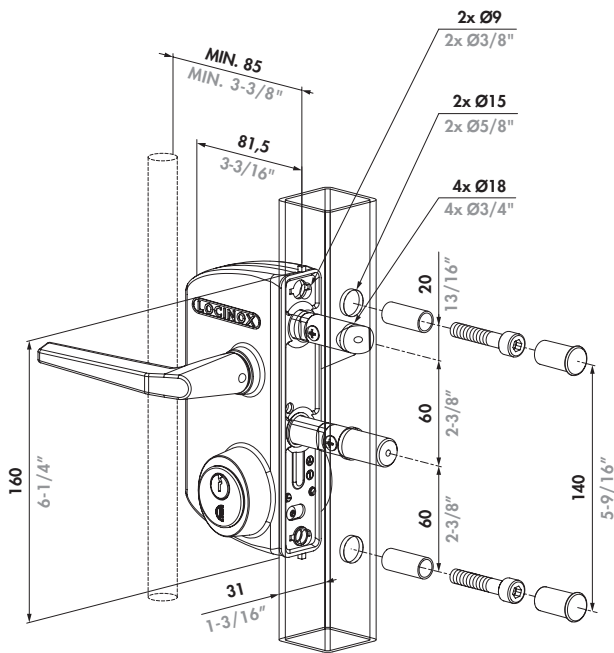

## LU LOCK

### ① Dimensions

### ② Change direction of day bolt

### ③ Throw dead bolt & key operated retraction day bolt