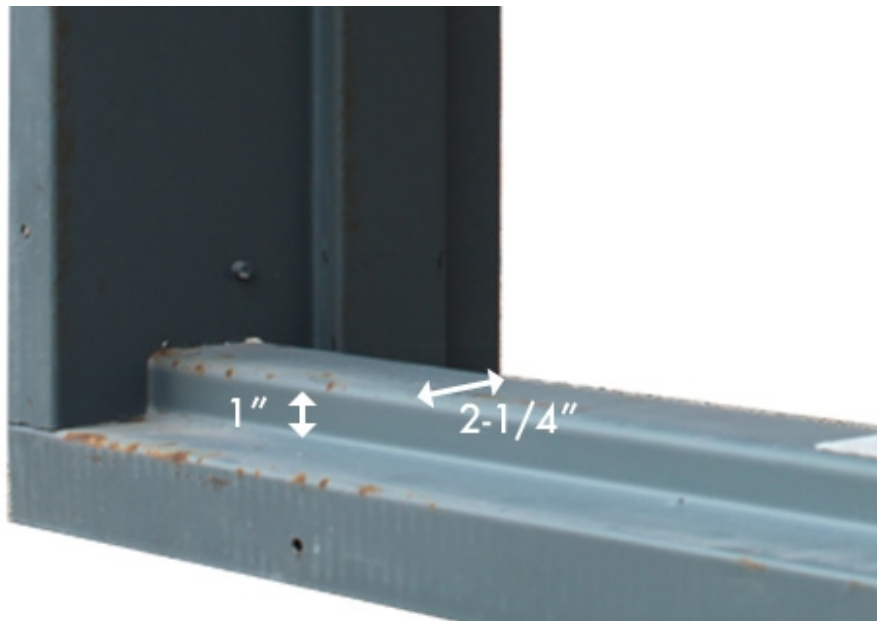

Kewanee Basement Windows

Kewanee is no longer in business; Columbia windows manufactures a replacement window to fit inside Kewanee steel bucks.

ALL ABOUT
**DOORS &
WINDOWS**
allaboutdoors.com

Buck is steel with a horizontal partition across the bottom of the frame that measures 1" tall x 2-1/4" wide.

Slider window inserts had a long release pull or tab that hung down and was centered horizontally in the window.